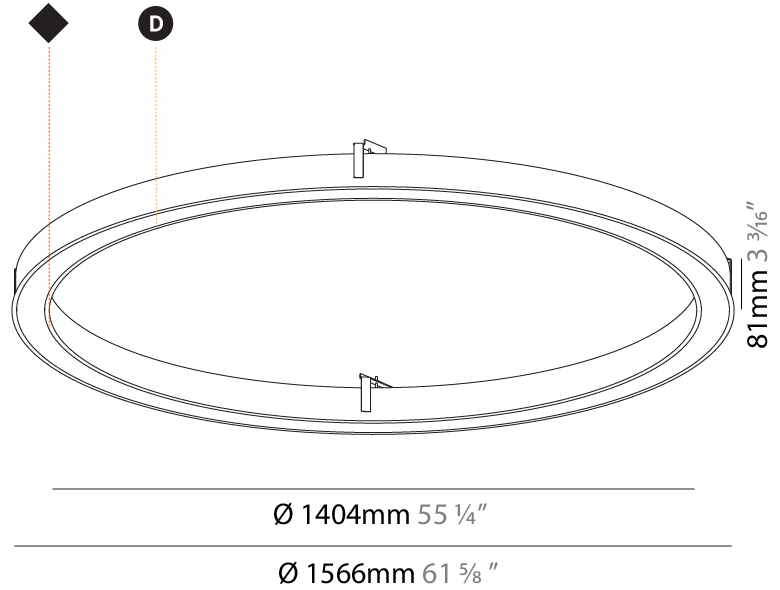

GENERAL

Series: Glorious
Subseries: Glorious Slim
Brand: Prolicht
Division: Architectural
Mounting Type: Recessed
Mounting Location: Ceiling
Subcategory: Ambient

PHYSICAL

Shape: Round
Diameter (mm): 1566
Diameter (in): 61 ⁵/₈
Height (mm): 81
Height (in): 3 ³/₁₆
Min. Recessing Depth (mm): 120
Min. Recessing Depth (in): 4 ³/₄
Light Distribution: Direct
Weight (kg): 14.042
Weight (lbs): 30.96
Diffuser: PMMA - Opal or Micro-Prism
Fixture Finish: SSR / BKV / CWI / CRY / HAB / UFT / ITA / RUA / FTG / MYG / LOD / PUS / FRO / FUP / KIA / POP / BLS / SPG / MEY / GOH / GUM / CHC / COM / ABZ / JAG / OBR / MOS / ROR
Fixture Material: Aluminum

ELECTRICAL

Lamp Type: LED (Zhaga Standard)
Input Wattage (W): 112
Total Output Wattage (W): 96
Dimming: Tri-Mode (Non-Dimming and Phase Dimming (120Vac only) and 0-10V Dimming)
Driver Included: Yes
Driver Location: Integrated
Driver Type: Constant Current - Universal
Driver Class: Class 2
Input Voltage (V): 120 - 277
Constant Current (MA): 350

LED

Color Temperature (°K): 3000 / 3500 / 4000
Max. Delivered Lumen (lm): 13580 / 13857 / 14140
CRI: >80 CRI
Efficiency (%): 0.884
Lamp Life (hrs): 50000

OPTICAL

RATINGS AND CERTIFICATIONS

Certified By: Certified for North American Standards
IP rating: IP20

1557mm x 1413mm
61 ⁵/₁₆" x 55 ⁵/₁₆"

120mm
4 ³/₄"

10 - 30mm
³/₈" - 1 ³/₁₆"