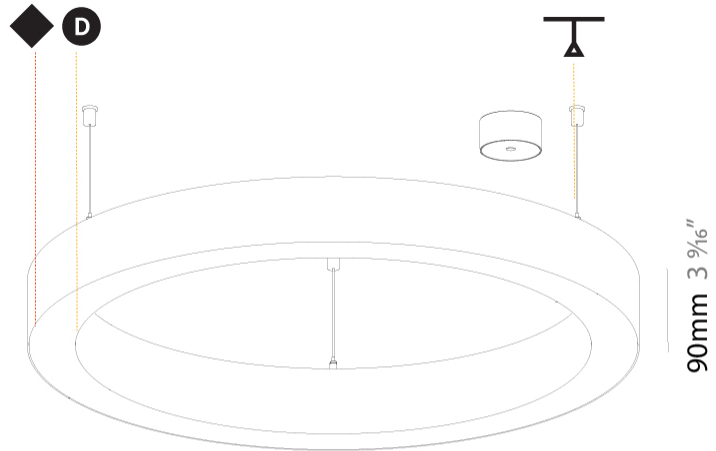

GENERAL

Series: Glorious
Subseries: Glorious Slim
Brand: Prolicht
Division: Architectural
Mounting Type: Suspension
Mounting Location: Ceiling
Subcategory: Ambient

PHYSICAL

Shape: Round
Diameter (mm): 800
Diameter (in): 31 1/2
Height (mm): 90
Height (in): 3 9/16
Max. Overall Height (mm): 2090
Max. Overall Height (in): 82 5/16
Light Distribution: Direct
Weight (kg): 6.772
Weight (lbs): 14.93
Diffuser: [PMMA - Opal or Micro-Prism](#)
Fixture Finish: [SSR / BKV / CWI / CRY / HAB / UFT / ITA / RUA / FTG / MYG / LOD / PUS / FRO / FUP / KIA / POP / BLS / SPG / MEY / GOH / GUM / CHC / COM / ABZ / JAG / OBR / MOS / ROR](#)
Fixture Material: Aluminum
Cable Details: 2000mm or 6000mm Transparent Cable

ELECTRICAL

Lamp Type: LED (Zhaga Standard)
Input Wattage (W): 52.1
Total Output Wattage (W): 48
Dimming: [Tri-Mode (Non-Dimming and Phase Dimming (120Vac only) and 0-10V Dimming)](#)
Driver Included: Yes
Driver Location: Integrated
Driver Type: Constant Current - Universal
Driver Class: Class 2
Input Voltage (V): 120 - 277
Constant Current (MA): 350

LED

Color Temperature (°K): [2700 / 3000 / 3500 / 4000](#)
Max. Delivered Lumen (lm): 6237 / 6388 / 4979 / 6768
Nominal Lumen (lm): 7955 / 8148 / 6351 / 8632
CRI: >80 CRI
Efficiency (%): 88
Lamp Life (hrs): 50000

OPTICAL

Beam Angle: 110

RATINGS AND CERTIFICATIONS

Certified By: Certified for North American Standards
IP rating: IP20

Ø 670mm 26 3/8"

Ø 800mm 31 1/2"

90mm 3 9/16"