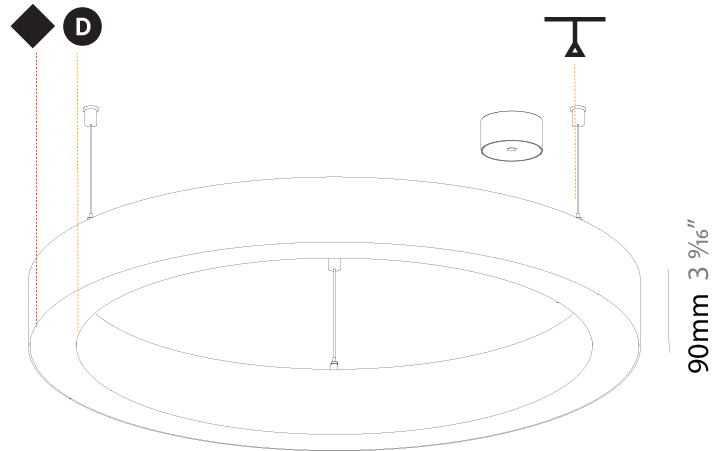

GENERAL

Series: Glorious
Subseries: Glorious Slim
Brand: Prolicht
Division: Architectural
Mounting Type: Suspension
Mounting Location: Ceiling
Subcategory: Ambient

PHYSICAL

Shape: Round
Diameter (mm): 800
Diameter (in): 31 1/2
Height (mm): 90
Height (in): 3 9/16
Max. Overall Height (mm): 2090
Max. Overall Height (in): 82 5/16
Light Distribution: Direct / Indirect
Weight (kg): 8.128
Weight (lbs): 17.92
Diffuser: PMMA - Opal or Micro-Prism
Fixture Finish: SSR / BKV / CWI / CRY / HAB / UFT / ITA / RUA / FTG / MYG / LOD / PUS / FRO / FUP / KIA / POP / BLS / SPG / MEY / GOH / GUM / CHC / COM / ABZ / JAG / OBR / MOS / ROR
Fixture Material: Aluminum
Cable Details: 2000mm or 6000mm Transparent Cable

ELECTRICAL

Lamp Type: LED (Zhaga Standard)
Input Wattage (W): 56 / 52.5
Total Output Wattage (W): 48 / 45
Dimming: Tri-Mode (Non-Dimming and Phase Dimming (120Vac only) and 0-10V Dimming)
Driver Included: Yes
Driver Location: Integrated
Driver Type: Constant Current - Universal
Driver Class: Class 2
Input Voltage (V): 120 - 277
Constant Current (MA): 350

LED

Color Temperature (°K): 3000 / 3500 / 4000
Max. Delivered Lumen (lm): 9830 / 10035 / 10240
CRI: >80 CRI
Lamp Life (hrs): 50000

OPTICAL

RATINGS AND CERTIFICATIONS

Certified By: Certified for North American Standards
IP rating: IP20

Ø 670mm 26 3/8"

Ø 800mm 31 1/2"

90mm 3 9/16"